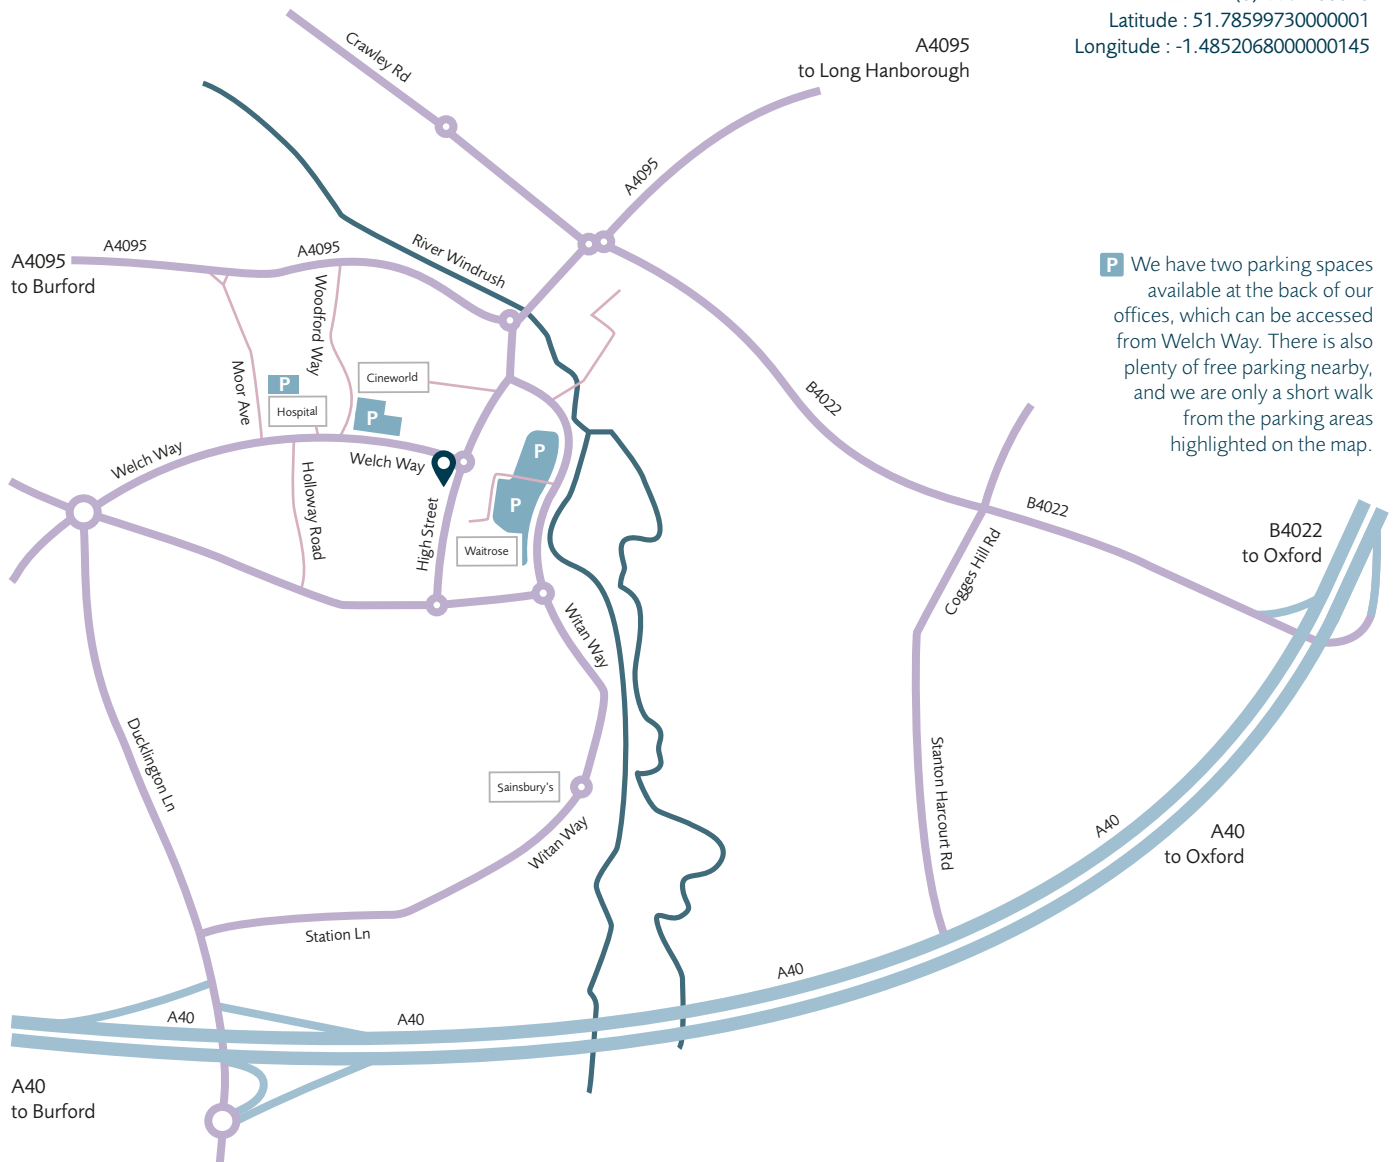

Whitley Stimpson Ltd
 13-15 High Street
 Witney
 Oxfordshire
 OX28 6HW

+44 (0)1993 700010
 Latitude : 51.78599730000001
 Longitude : -1.4852068000000145

P We have two parking spaces available at the back of our offices, which can be accessed from Welch Way. There is also plenty of free parking nearby, and we are only a short walk from the parking areas highlighted on the map.

Directions to our office from Oxford:

1. Exit A40 to Witney East after the dual carriageway begins.
2. Follow the road under the bridge and go straight over the traffic lights at the cross roads.
3. Keep following the B4022 towards town, turning left at the double mini roundabouts.
4. Bear left at the next mini roundabout into the High Street, and go straight on at the traffic lights.
5. Go straight on at the next roundabout and our office will be on your right in between TSB and TUI.

If you have any problems, please call us on +44 (0)1993 700010

Directions to our office from Cheltenham:

1. Leave A40 at the exit signposted Witney and Abingdon.
2. At the bottom of the slip road turn left, then at the cross roads take a right down Station Lane. The Tesco garage will be on your left.
3. Follow Station Lane, go straight over at the Sainsbury's roundabout, then take the first exit at the next roundabout.
4. Follow the road and take a right at the mini roundabout going into the High Street.
5. Drive along the High Street until you reach our office on the left in between TSB and TUI (just before the next mini roundabout).